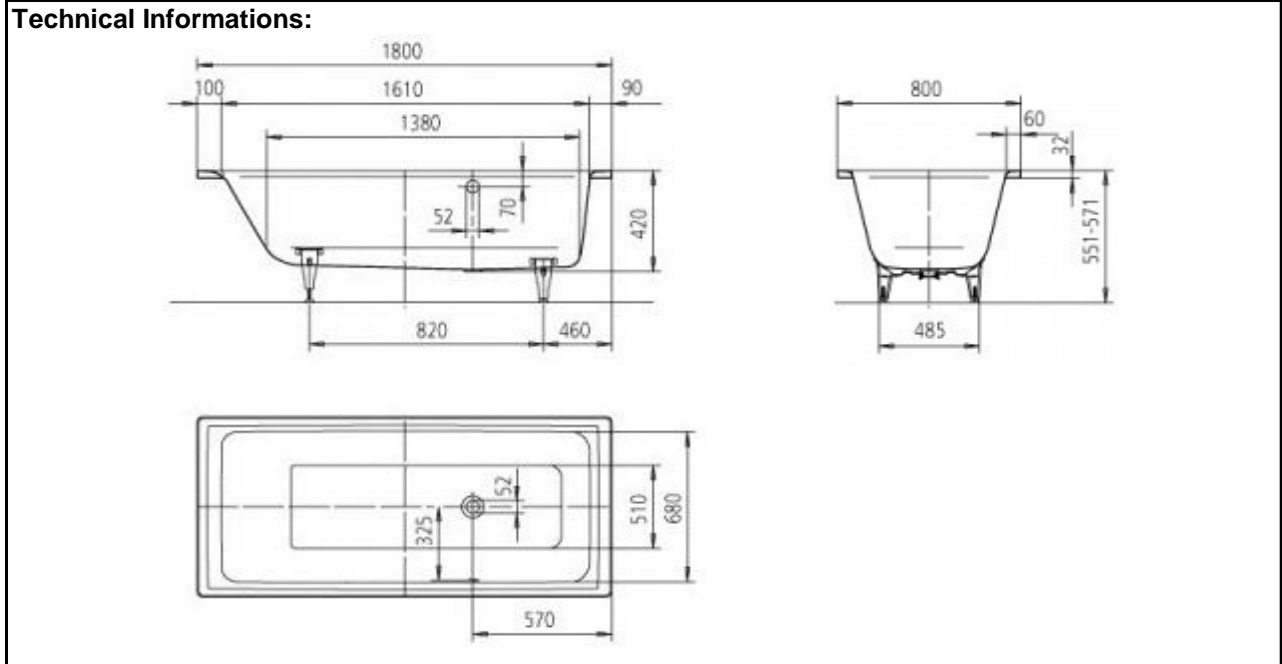

## SPECIFICATION SHEET

<b>BRAND:</b>	<b>KALDEWEI</b>	<b>Product Photo:</b>  
<b>ORIGIN:</b>	Germany	
<b>SERIES:</b>	<b>PURO</b>	
<b>PRODUCT DESCRIPTION:</b>	657 Puro Single seat Inlay Whirlpool tub with easy clean with waste & overflow fitting 3.5mm steel enamel water volume: 140 L with Vivo Turbo System -6 water jets w/ individual motors -individual adjustment of massage jet -continous intensity adjustment -w/ interval function -foil keypad control -water level sensor -w/ LED Spectral light	
<b>MODEL No.</b>	2567 6448 3001	
<b>FINISH/COLOUR:</b>	Alpine White	
<b>DIMENSIONS:</b>	1800 x 800 x 420mm	
<b>OPTIONAL MATCHING PARTS:</b>		